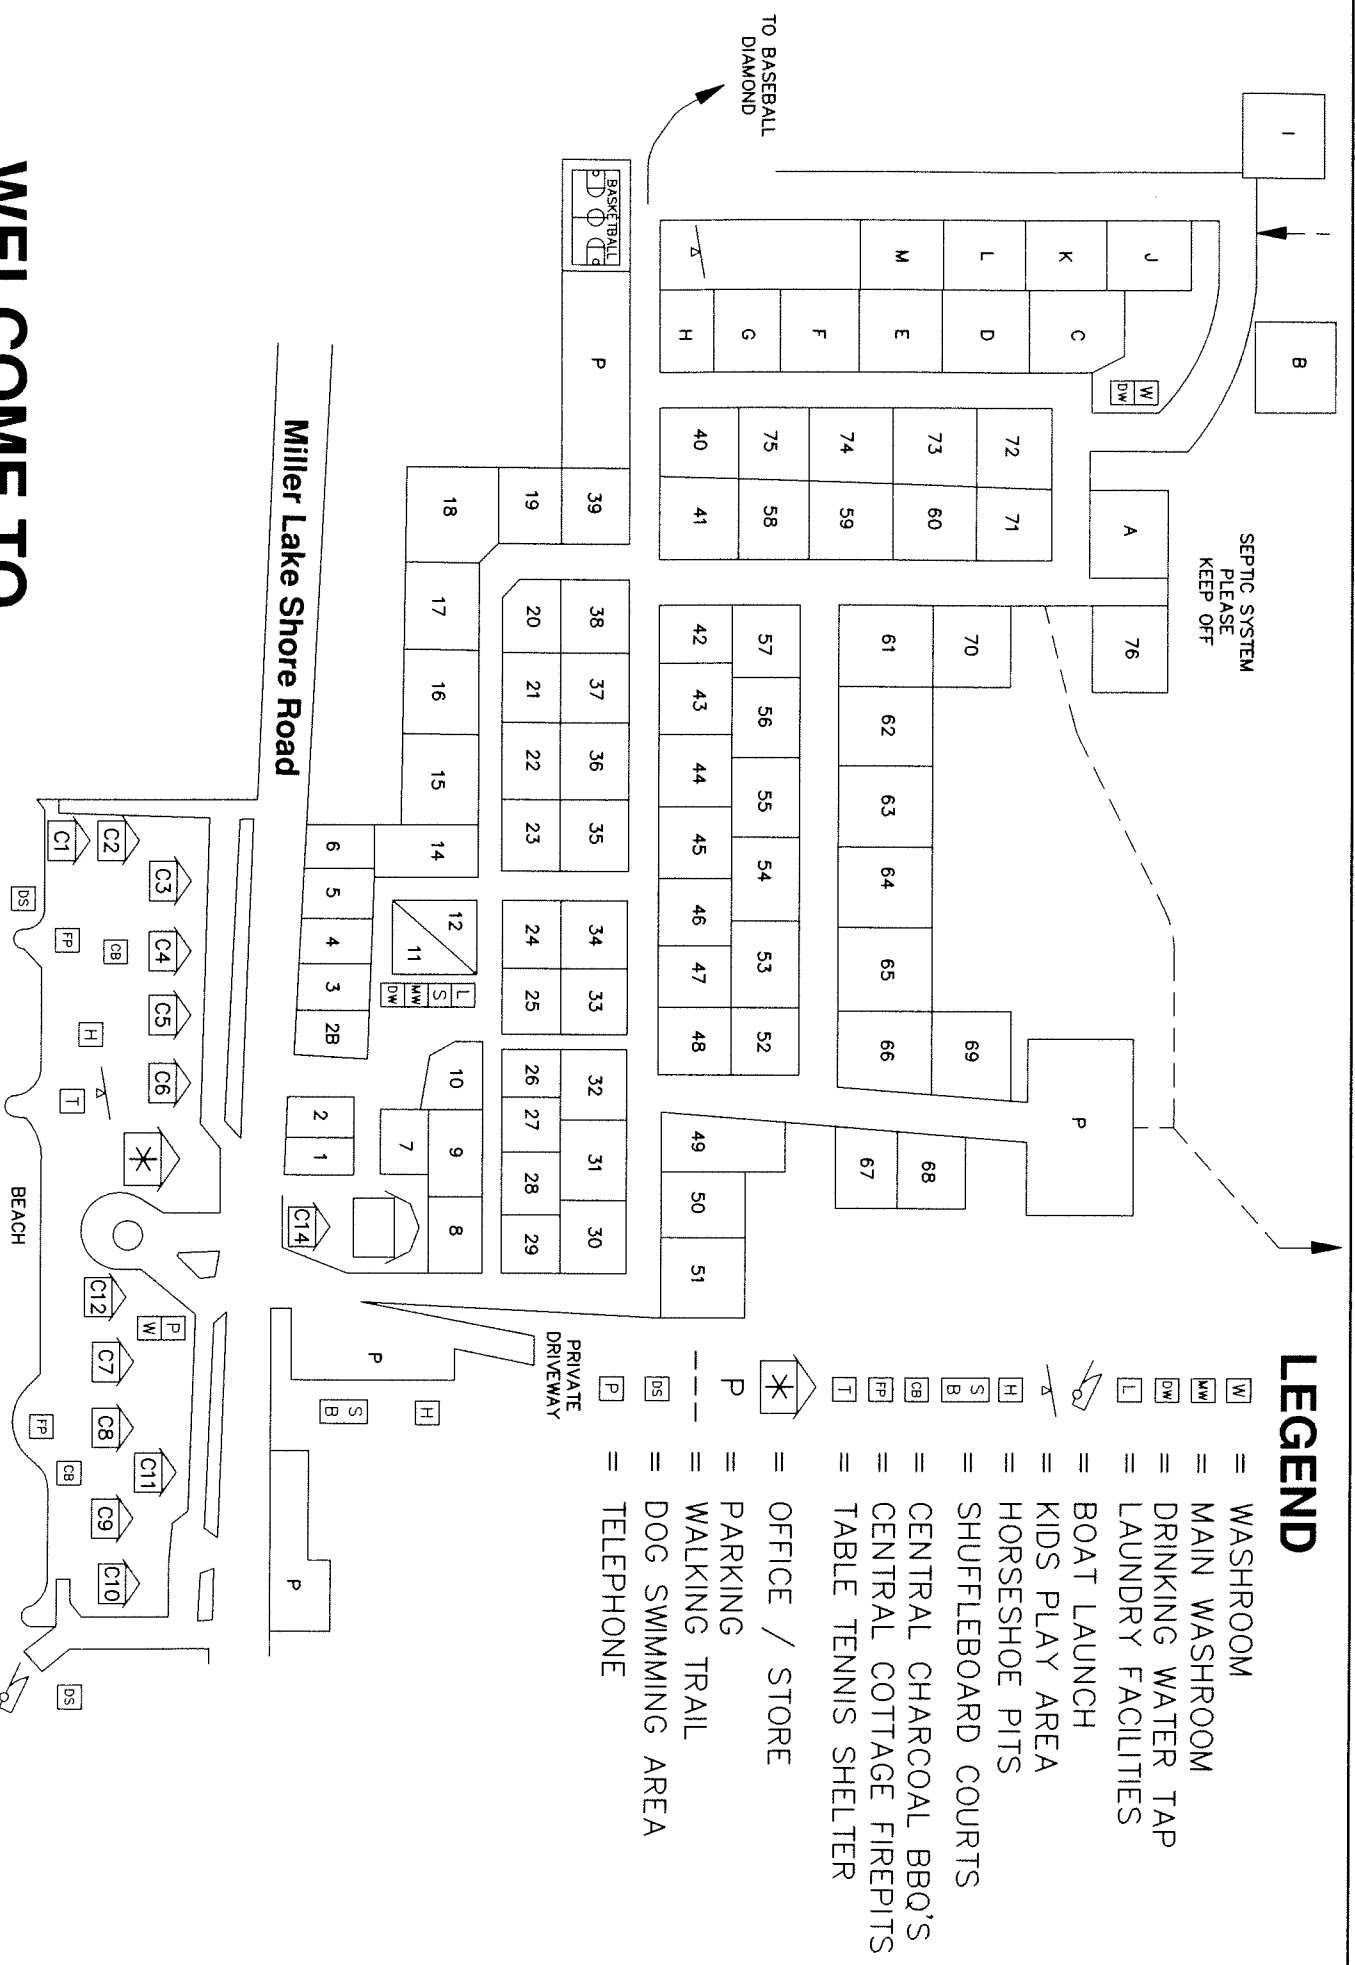

WELCOME TO MILLER'S FAMILY CAMP

Miller Lake

LEGEND

- [W] = WASHROOM
- [MW] = MAIN WASHROOM
- [DW] = DRINKING WATER TAP
- [L] = LAUNDRY FACILITIES
- [Boat Launch] = BOAT LAUNCH
- [Kids Play Area] = KIDS PLAY AREA
- [Horseshoe Pits] = HORSESHOE PITS
- [Shuffleboard Courts] = SHUFFLEBOARD COURTS
- [Central Charcoal BBQ's] = CENTRAL CHARCOAL BBQ'S
- [Central Cottage Firepits] = CENTRAL COTTAGE FIREPITS
- [Table Tennis Shelter] = TABLE TENNIS SHELTER
- [Office / Store] = OFFICE / STORE
- [P] = PARKING
- [Walking Trail] = WALKING TRAIL
- [Dog Swimming Area] = DOG SWIMMING AREA
- [Telephone] = TELEPHONE